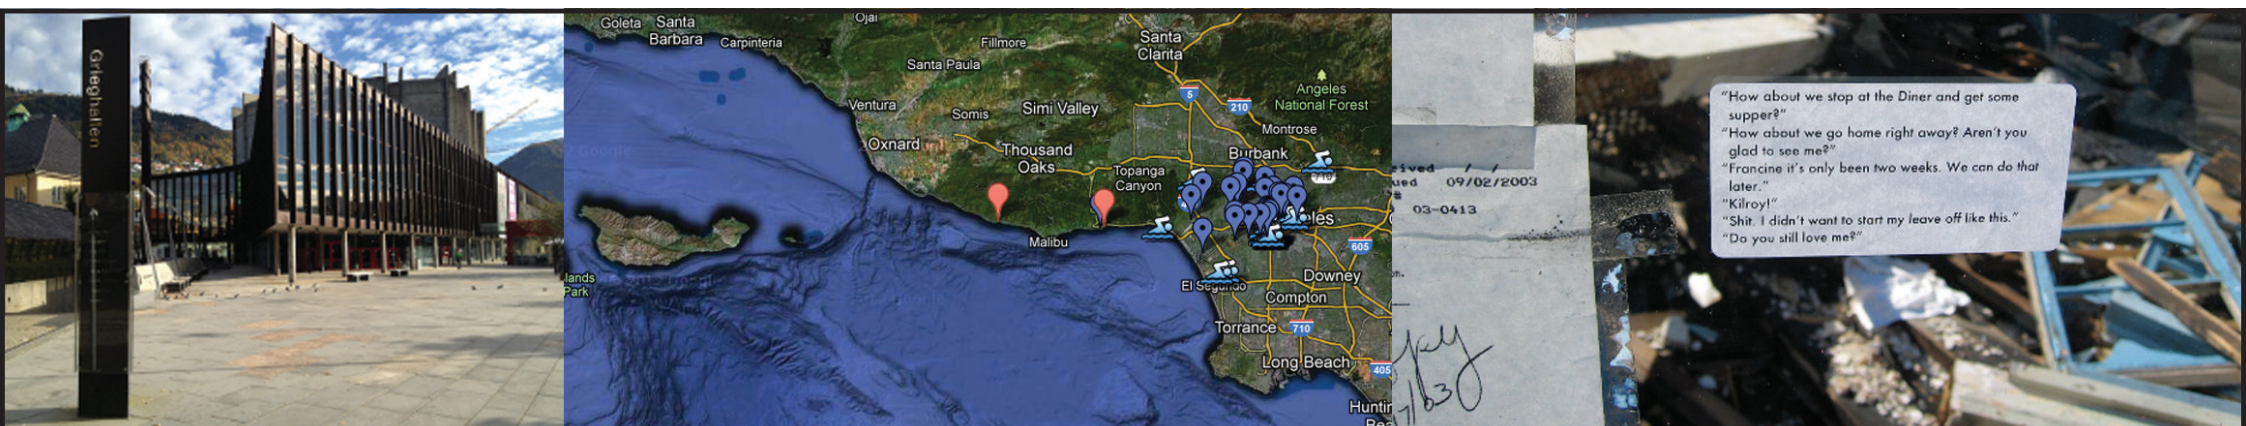

Fall 2014

Electronic Literature Reading Series

Bergen Public Library (Aud.)

LOCATION • QR CODES • STEINKJELLERGATEN

STORYTELLING • GOOGLE MAPS • FLØIEN

LOS ANGELES • PARTICIPATION • FAIRY TALES

Tuesday, November 4th 6-8PM

Stories Beneath Your Feet and Fingertips

People have always scrawled stories onto the spaces where they live. Cave paintings. Decorative friezes. Advertisements. Graffiti. Today, anyone with a mobile phone can create stories and pin them to exact geospatial location. Come learn how new “locative” works change our experience of inhabiting stories. Dr. Kathi Inman Inman Berens, U.S. Fulbright Scholar to UiB’s Digital Culture Research Group, will present many examples, then invite the audience to play a location-based story she created and set in Bergen, “Gretel from a Sudden Clearing,” based on the folk myth *Hansel and Gretel*.